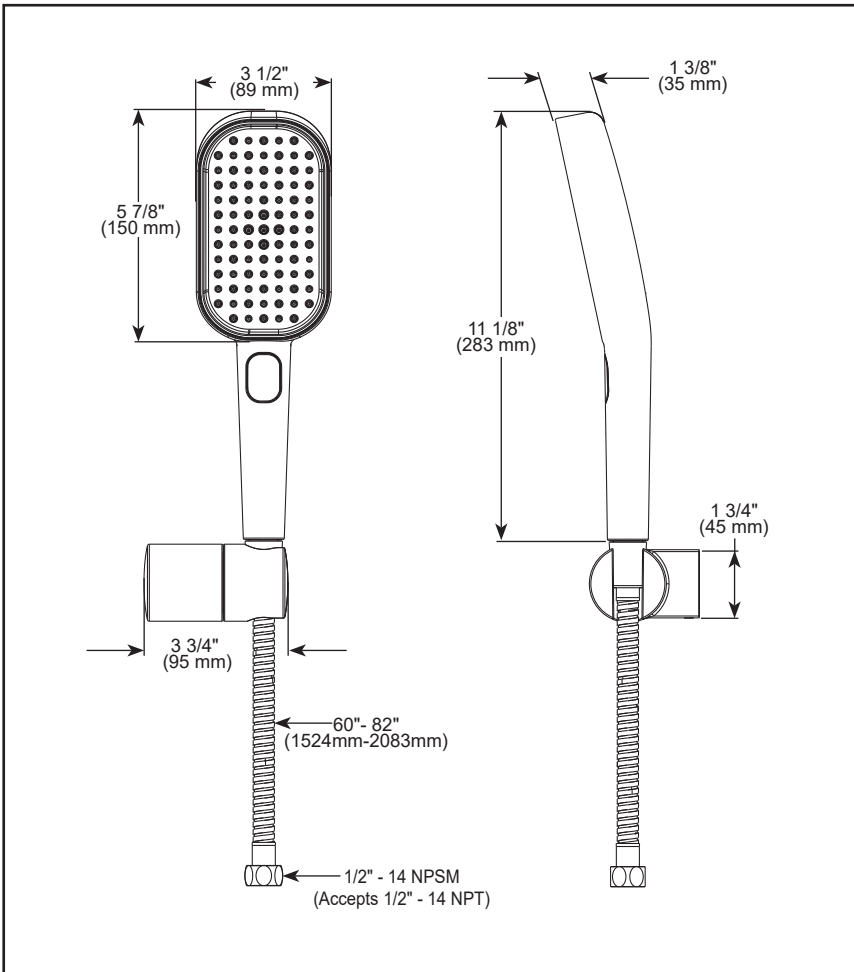

▲ Designate proper finish suffix

Delta Faucet Company reserves the right (1) to make changes in specifications and materials, and (2) to change or discontinue models, both without notice or obligation. Dimensions are for reference only. See current full-line price book or www.deltafaucet.com for finish options and product availability.

DSP-B-55815 Rev. A

Delta Faucet Company

55 E. 111th Street, Carmel, IN 46280
350 South Edgeware Road, St. Thomas, ON N5P 4L1
© 2025 Delta Faucet Company